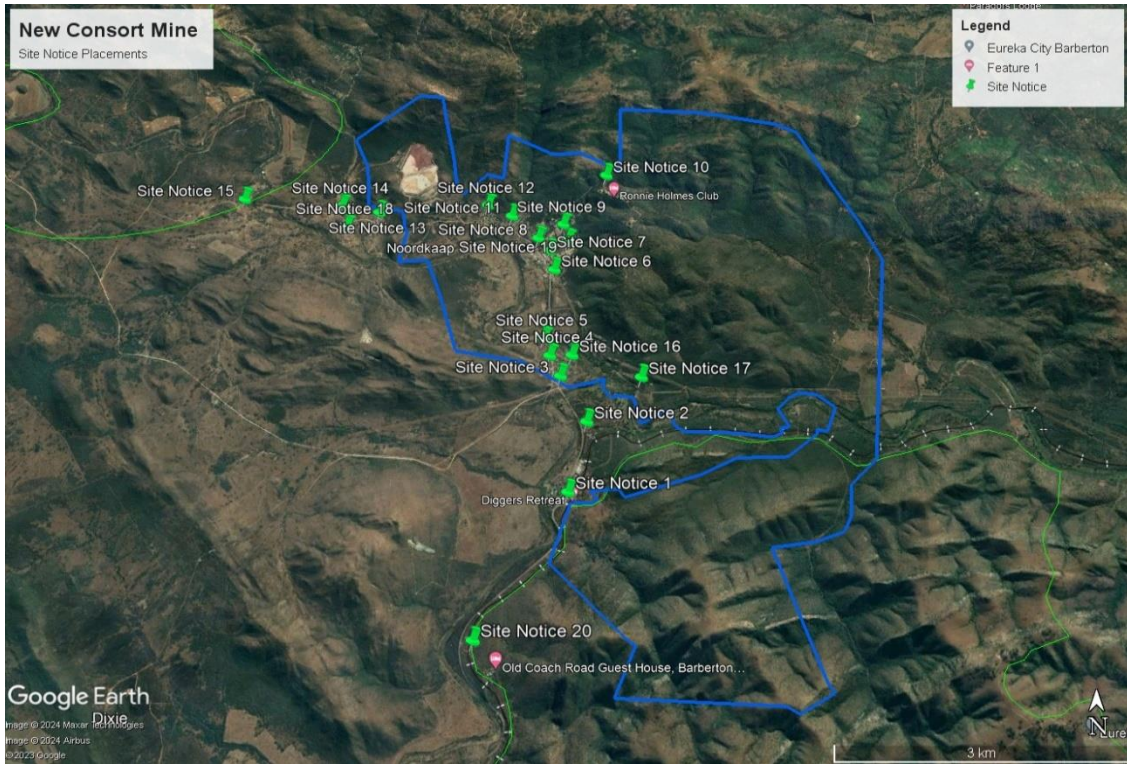

Site Notice and Poster Placements

New Consort		
Notices	Lat	Long
Site Notice 1	-25.679361°	31.079813°
Site Notice 2	-25.671956°	31.081907°
Site Notice 3	-25.666968°	31.078958°
Site Notice 4	-25.664700°	31.077737°
Site Notice 5	-25.662762°	31.077036°
Site Notice 6	-25.654789°	31.078191°
Site Notice 7	-25.652499°	31.077659°
Site Notice 8	-25.651008°	31.076321°
Site Notice 9	-25.649342°	31.079257°
Site Notice 10	-25.643233°	31.084448°
Site Notice 11	-25.648315°	31.073134°
Site Notice 12	-25.646965°	31.070238°
Site Notice 13	-25.647873°	31.057283°
Site Notice 14	-25.647015°	31.052807°
Site Notice 15	-25.646238°	31.041036°
Site Notice 16	-25.736313°	31.071090°
Site Notice 17	-25.665877°	31.083179°
Site Notice 18	-25.712151°	31.050093°
Site Notice 19	25.762510°	31.050105°
Site Notice 20	-25.786332°	31.051994°

Site Notice 1 placed at
-25.679361° 31.079813°

Site Notice 2 placed at
-25.671956° 31.081907°

Site Notice 3 placed at
-25.666968° 31.078958°

Site Notice 4 placed at
-25.664700° 31.077737°

Site Notice 5 placed at
-25.662762° 31.077036°

Site Notice 6 placed at
-25.654789° 31.078191°

Site Notice 7 placed at
-25.652499° 31.077659°

Site Notice 8 placed at
-25.651008° 31.076321°

Site Notice 9 placed at
-25.649342° 31.079257°

Site Notice 10 placed at
-25.643233° 31.084448°