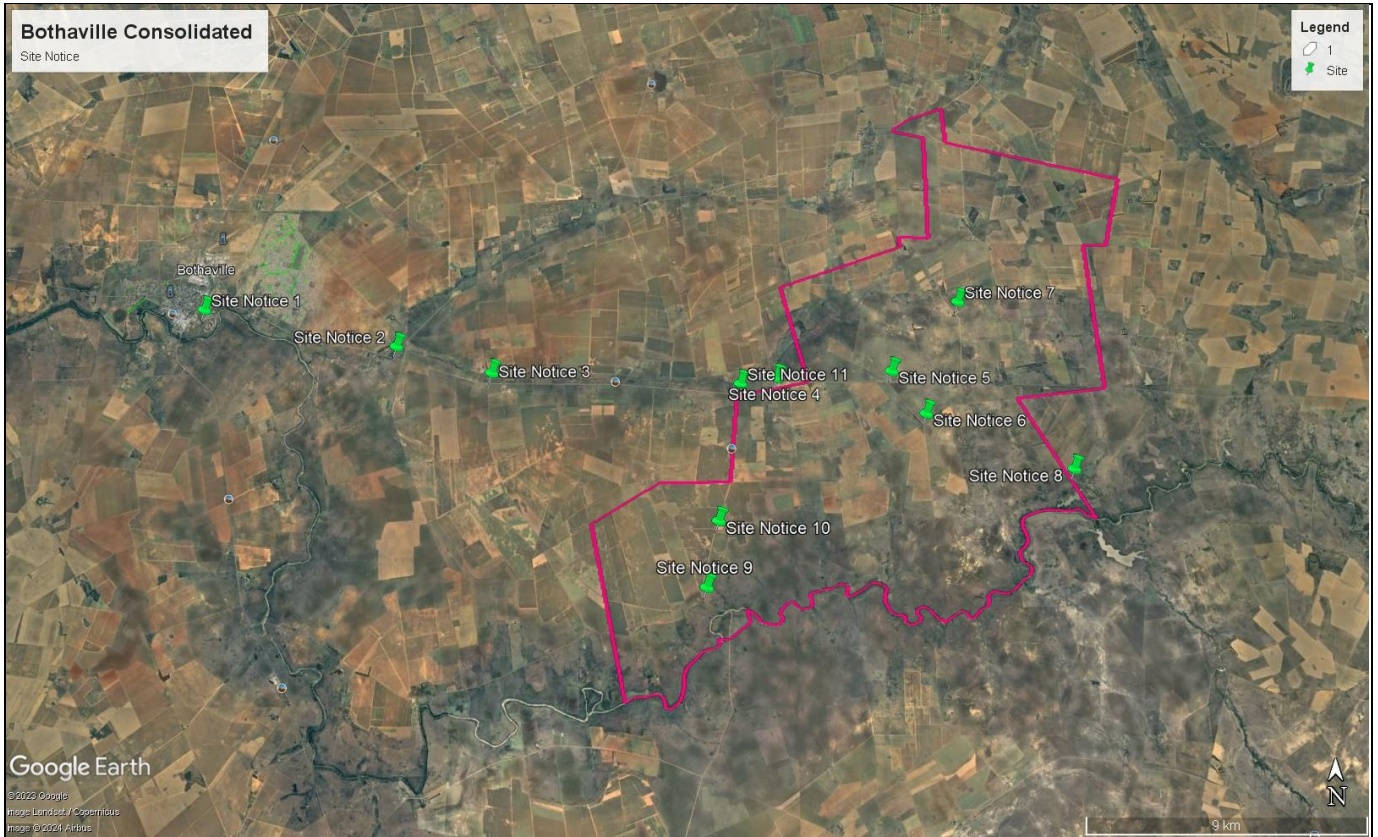

Appendix F4: Proof of Site Notice and Poster Placement

Appendix F4: Proof of Site Notice and Poster Placement

Site Notice: Bothaville Consolidated		
Notices	Latitude	Longitude
Site Notice 1	-27.394446°	26.624227°
Site Notice 2	-27.406951°	26.694439°
Site Notice 3	-27.415820°	26.728895°
Site Notice 4	-27.417533°	26.830083°
Site Notice 5	-27.387610°	26.824820°
Site Notice 6	-27.429225°	26.882410°
Site Notice 7	-27.392186°	26.895877°
Site Notice 8	-27.446713°	26.933043°
Site Notice 9	-27.483214°	26.804991°
Site Notice 10	-27.463066°	26.809166°
Site Notice 11	-27.439768°	27.092932°

		
<p>Site Notice 1 placed at -27.394446° 26.624227°</p>	<p>Site Notice 2 placed at</p>	<p>Site Notice 3 placed at -27.406951° 26.694439°-27.415820° 26.728895°</p>
		
<p>Site Notice 4 placed at -27.417533° 26.830083°</p>	<p>Site Notice 5a placed -27.415380° 26.870905°</p>	<p>Site Notice 5b placed -27.415380° 26.870905°</p>
		
<p>Site Notice 6 placed -27.429225° 26.882410°</p>	<p>Site Notice 7 placed -27.396604° 26.897252°</p>	<p>Site Notice 8 placed at -27.446713° 26.933043°</p>

Site Notice 9 placed at
-27.483214° 26.804991°

Site Notice 10 placed
-27.463066° 26.809166°

Site Notice 11 placed
°-27.419470° 26.817194

Placement of BID at Eureka Farm gate
-27.429225° 26.882410°

Placement of BID at Eureka Farm gate
-27.429225° 26.882410°

Placement of posters at Bothaville Golf Club
-27.394446° 26.624227°

Placement of posters at Bothaville Shell garage Supermarket
-27.392813° 26.621870°